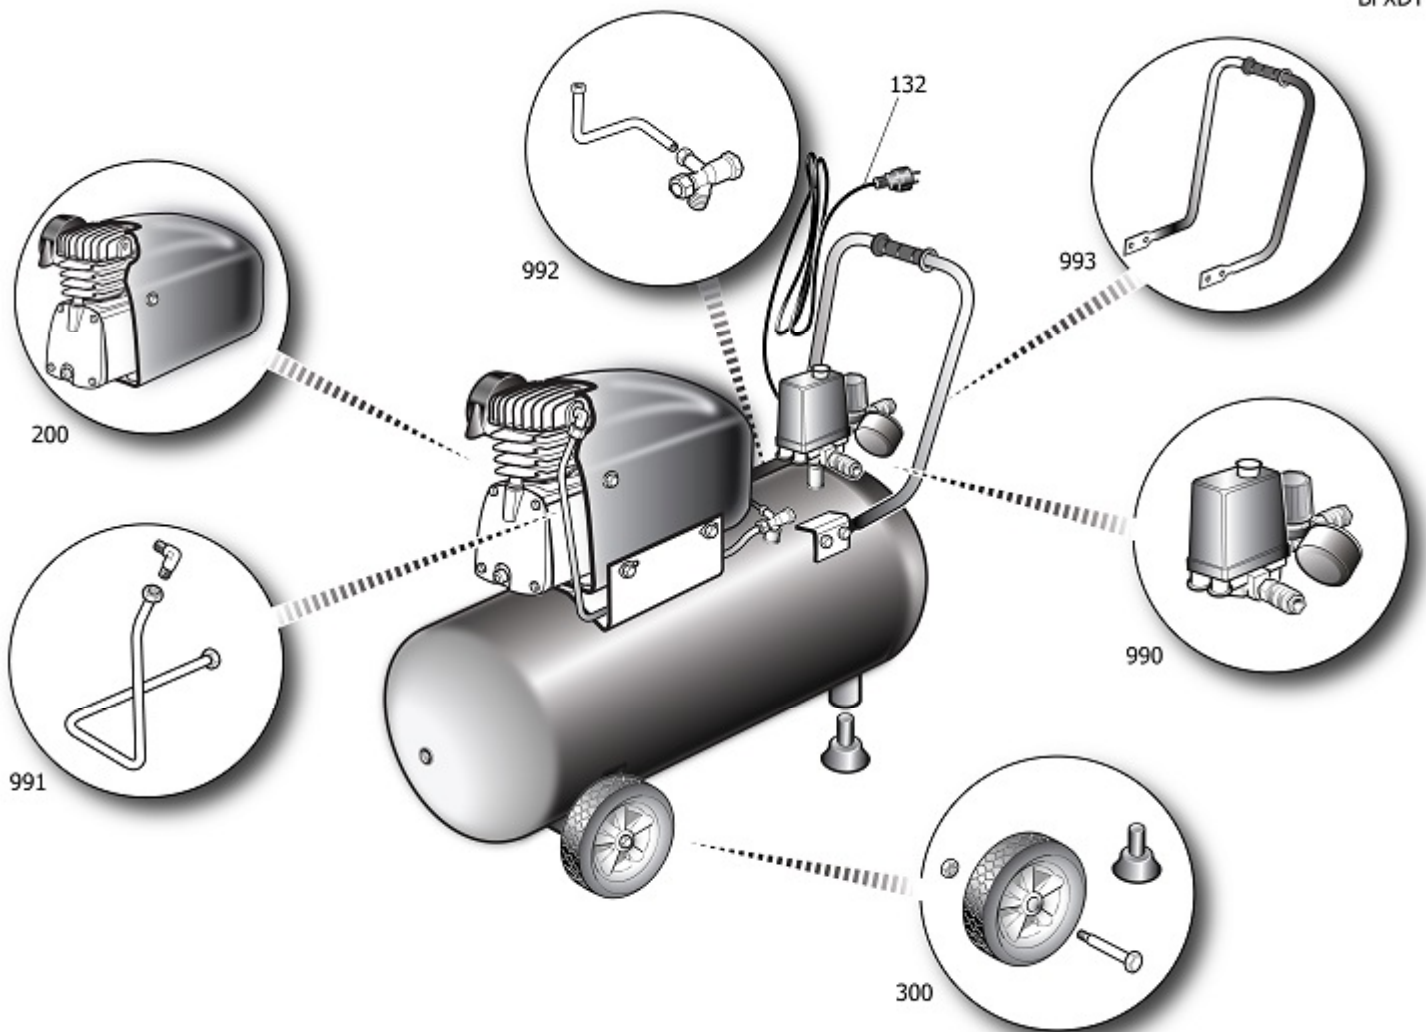

BFXDY

FCDV404NUB551_

FC2/50S

Pos	Component	MU	Multiplier
132	9065378	CABLE DE ALIMENTACION	PZ 1,0
200	9414952	GRUPO CABEZAL	PZ 1,0
300	9430096	KIT RUEDAS/PIES	PZ 1,0
990	9430099	KIT STRUMENTI	PZ 1,0
991	9430034	KIT TUBO MANDATA	PZ 1,0
992	9430032	KIT VALVOLA RITEGNO	PZ 1,0
993	9430112	KIT HANDLE 24/50 FC YE.GRIP(XL	PZ 1,0

9414952

GRUPO CABEZAL

Pos	Component		MU	Multiplier
23	9430017	GRUPO FILTRO AIRE	PZ	1,0
43	9430038	SHIELD MOTOR	PZ	1,0
46	9430024	VENTILADOR	PZ	1,0
49	9411092	CARENADO SUPERIOR	PZ	1,0
80	9430025	CONDENSADOR	PZ	1,0
900	9434H12	MPK MAINTEN.PV FC2 (X)	PZ	1,0
906	9434G25	MPK HEAD FC2 (X)	PZ	1,0
919	9434L04	MPK CARTER COVER FC2 (X)	PZ	1,0