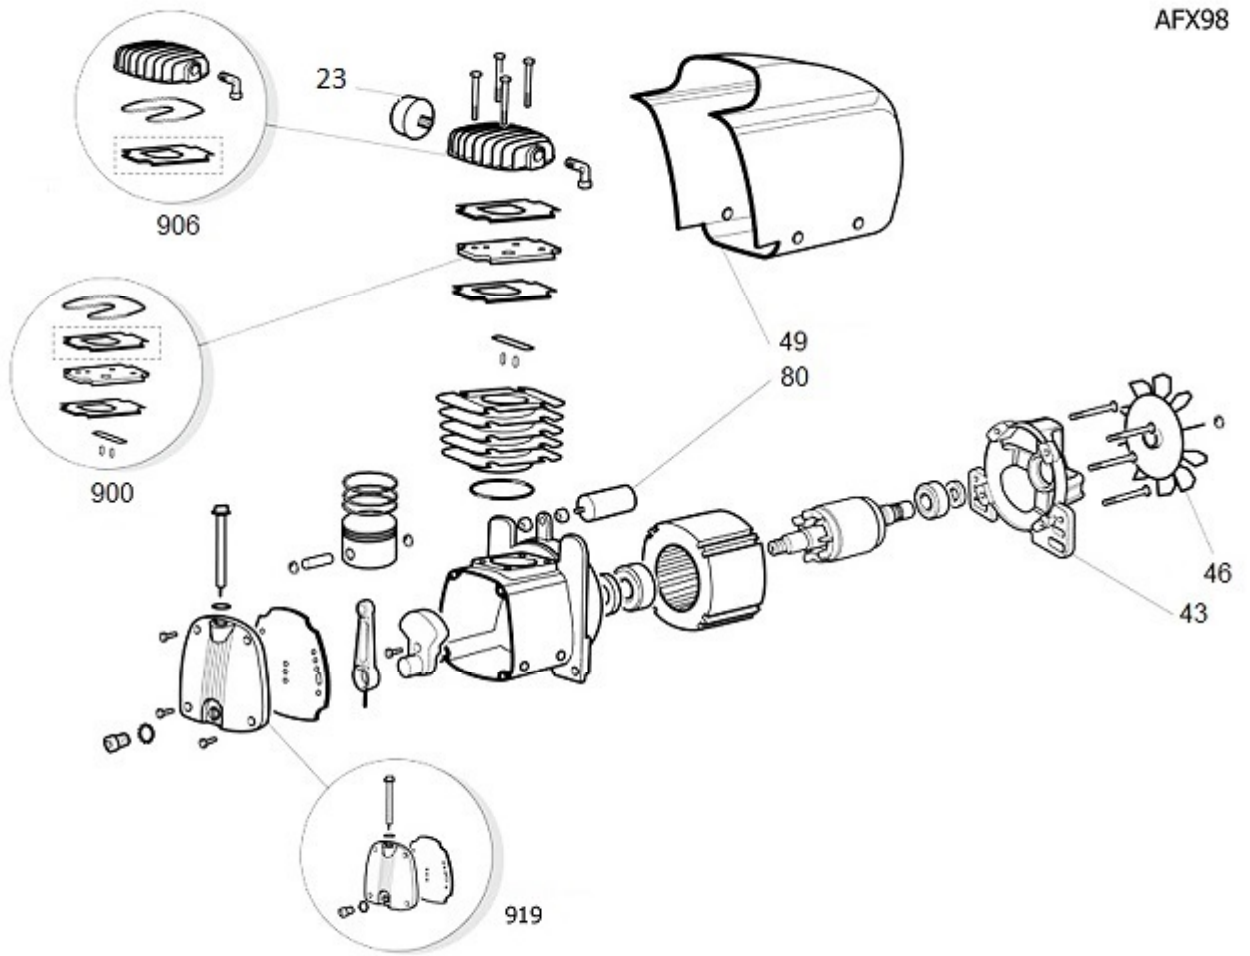

BFXDY

FCDV404NUB551_

FC2/50S

Pos	Component	MU	Multiplier
132	9065378	CABLE DE ALIMENTACION	PZ 1,0
200	9414952	GRUPO CABEZAL	PZ 1,0
300	9430096	KIT RUEDAS/PIES	PZ 1,0
990	9430099	KIT STRUMENTI	PZ 1,0
991	9430034	KIT TUBO MANDATA	PZ 1,0
992	9430032	KIT VALVOLA RITEGNO	PZ 1,0
993	9430112	KIT HANDLE 24/50 FC YE.GRIP(XL	PZ 1,0

9414952

GRUPO CABEZAL

Pos	Component		MU	Multiplier
23	9430017	GRUPO FILTRO AIRE	PZ	1,0
43	9430038	SHIELD MOTOR	PZ	1,0
46	9430024	VENTILADOR	PZ	1,0
49	9411092	CARENADO SUPERIOR	PZ	1,0
80	9430025	CONDENSADOR	PZ	1,0
900	9434H12	MPK MAINTEN.PV FC2 (X)	PZ	1,0
906	9434G25	MPK HEAD FC2 (X)	PZ	1,0
919	9434L04	MPK CARTER COVER FC2 (X)	PZ	1,0