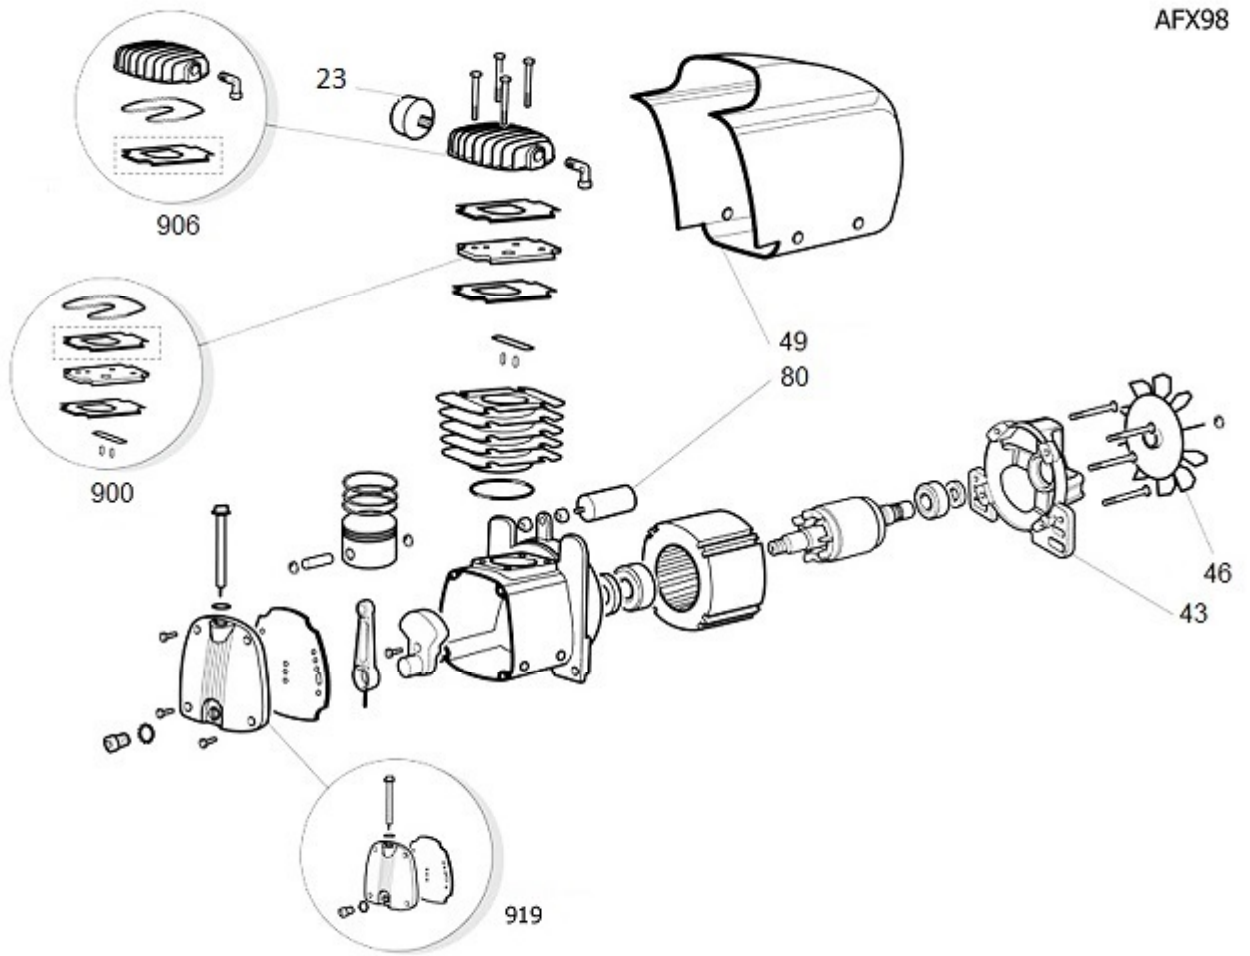

BFXCY

FCCC404NUB550_

FC2/24S

Pos	Component	MU	Multiplier
132	9065378	CABLE DE ALIMENTACION	PZ 1,0
200	9414952	GRUPO CABEZAL	PZ 1,0
300	9430095	KIT RUEDAS/PIES	PZ 1,0
990	9430099	KIT STRUMENTI	PZ 1,0
991	9430034	KIT TUBO MANDATA	PZ 1,0
992	9430032	KIT VALVOLA RITEGNO	PZ 1,0
993	9430097	KIT HANDLE 24/50L FC TECH (XL)	PZ 1,0

9414952

GRUPO CABEZAL

Pos	Component		MU	Multiplier
23	9430017	GRUPO FILTRO AIRE	PZ	1,0
43	9430038	SHIELD MOTOR	PZ	1,0
46	9430024	VENTILADOR	PZ	1,0
49	9411092	CARENADO SUPERIOR	PZ	1,0
80	9430025	CONDENSADOR	PZ	1,0
900	9434H12	MPK MAINTEN.PV FC2 (X)	PZ	1,0
906	9434G25	MPK HEAD FC2 (X)	PZ	1,0
919	9434L04	MPK CARTER COVER FC2 (X)	PZ	1,0