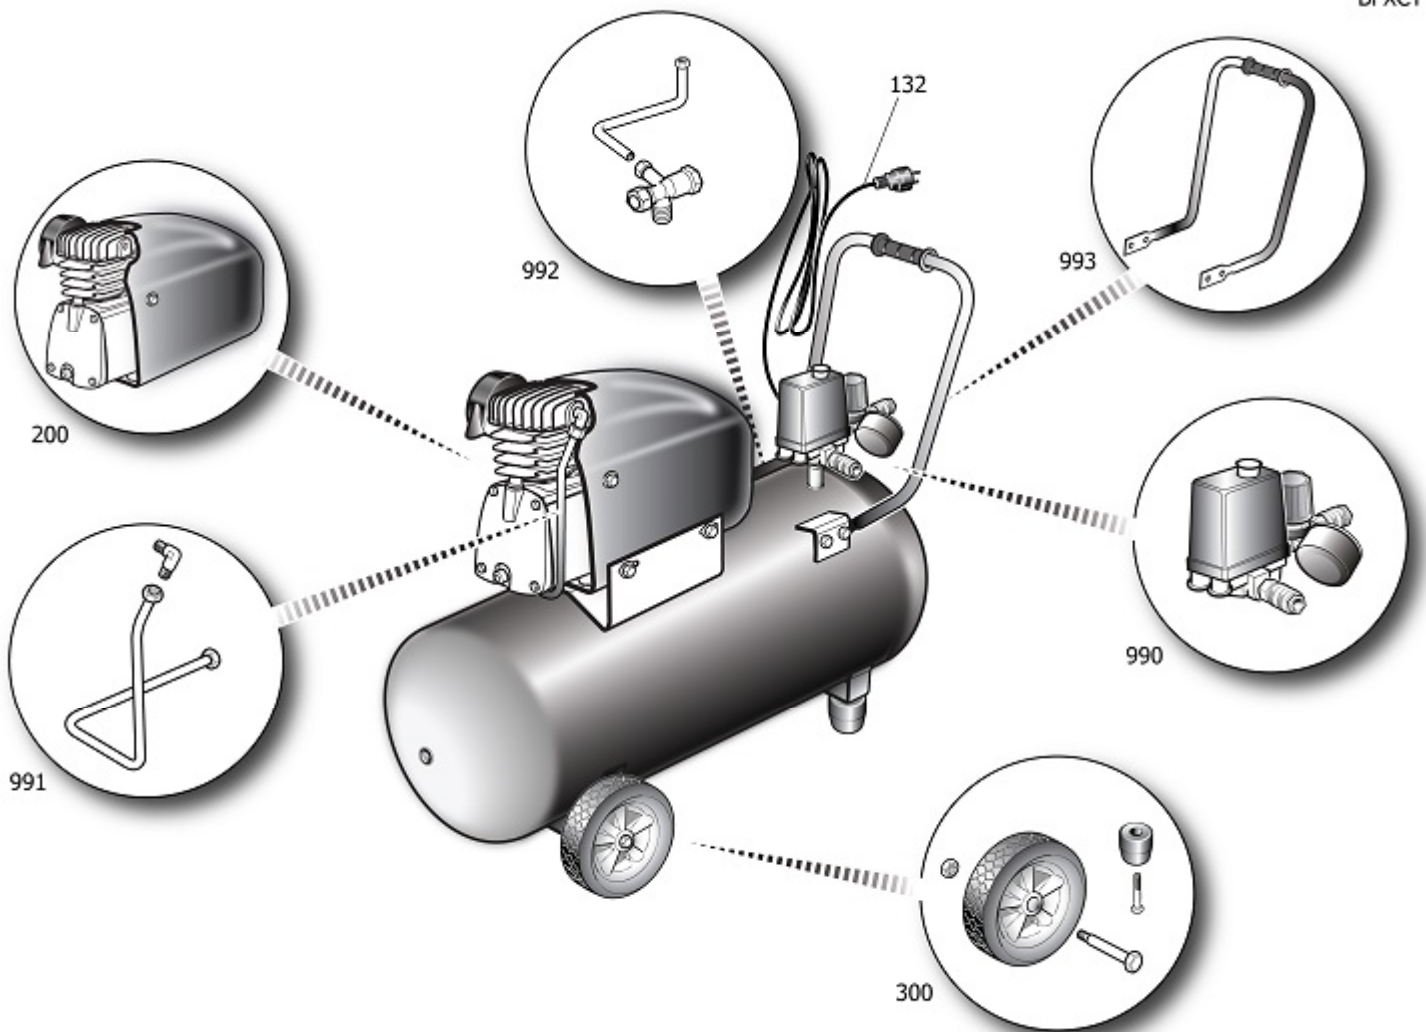

BFXCY

FCCC404NUB550_

FC2/24S

Pos	Component	MU	Multiplier
132	9065378	CABLE DE ALIMENTACION	PZ 1,0
200	9414952	GRUPO CABEZAL	PZ 1,0
300	9430095	KIT RUEDAS/PIES	PZ 1,0
990	9430099	KIT STRUMENTI	PZ 1,0
991	9430034	KIT TUBO MANDATA	PZ 1,0
992	9430032	KIT VALVOLA RITEGNO	PZ 1,0
993	9430097	KIT HANDLE 24/50L FC TECH (XL)	PZ 1,0

9414952

GRUPO CABEZAL

Pos	Component		MU	Multiplier
23	9430017	GRUPO FILTRO AIRE	PZ	1,0
43	9430038	SHIELD MOTOR	PZ	1,0
46	9430024	VENTILADOR	PZ	1,0
49	9411092	CARENADO SUPERIOR	PZ	1,0
80	9430025	CONDENSADOR	PZ	1,0
900	9434H12	MPK MAINTEN.PV FC2 (X)	PZ	1,0
906	9434G25	MPK HEAD FC2 (X)	PZ	1,0
919	9434L04	MPK CARTER COVER FC2 (X)	PZ	1,0