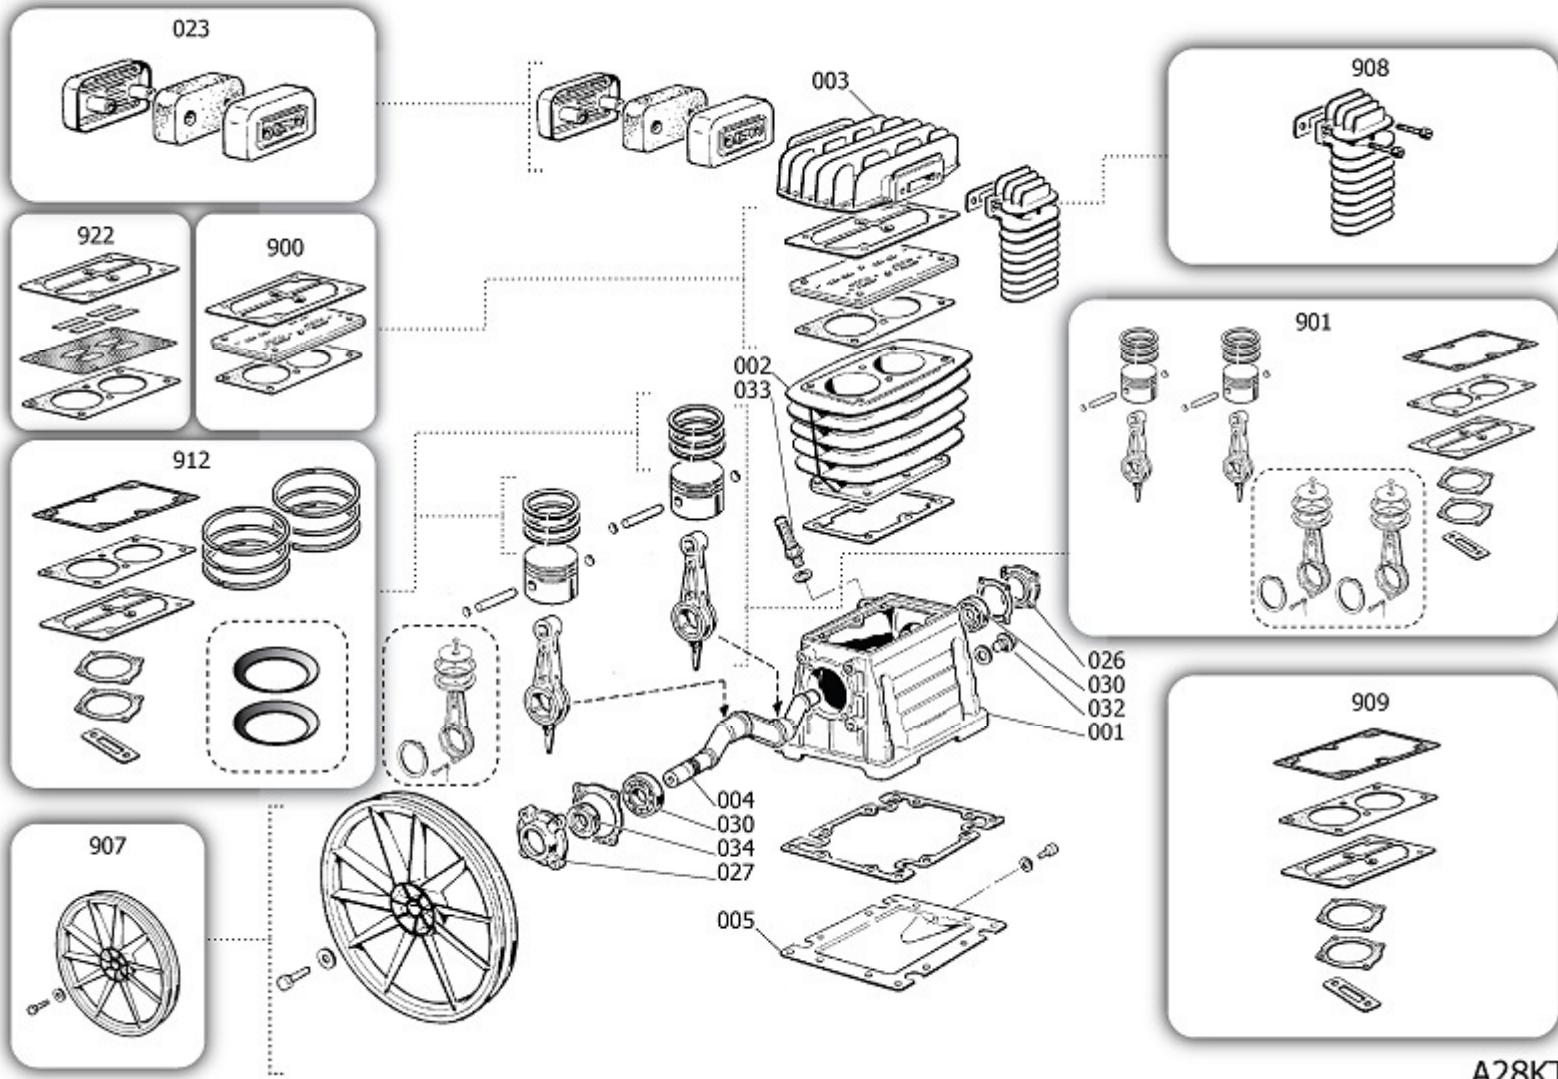

# 28FR541NUA

AIRSIL1 B2800B/3CT/100

Pos	Component	MU	Multiplier
80	E0M00COND29	CONDENSADOR	PZ 1,0
104	9420239	PUÑO	PZ 1,0
105	\$14401890	VALVULA DE AJUSTE	PZ 1,0
106	9047020	GRIFO DE LINEA	PZ 2,0
107	9047079	GRIFO DESCARGA CONDENSACION	PZ 1,0
108	9051143	REDUCTOR PRESION	PZ 1,0
109	9052146	MANOMETRO	PZ 1,0
109	9052147	MANOMETRO	PZ 1,0
110	9049307	VALVULA DE SEGURIDAD	PZ 1,0
112	4100629	NIPLE	PZ 1,0
112	9053914	NIPLE	PZ 1,0
125	9076043	POLEA	PZ 1,0
126	9075019	CORREA POLY V	PZ 1,0
127	9270045	TUBO HYTREL 6X8 NERO	MT 1,5
127	9270046	RILSAN 4X6 NEGRO	MT 0,9
131	9063147	PRESOSTATO COMPLETO	PZ 1,0
132	9065874	CABLE DE ALIMENTACION	PZ 1,0
134	9065441	JUNTA TAPA	PZ 1,0
135	845S0CA	MOTOR	PZ 1,0
145	9043812	TUBO IMPULSION	PZ 1,0
164	#011750000	EMPALME I AUTOM.GIR, 1/4 8X6	PZ 5,0
165	#020027100	ANTIVIBR.D40 H30 2C.M8X23 60SH	PZ 4,0
200	280000B	GRUPO CABEZAL	PZ 1,0
300	9421468	KIT RUEDAS/PIES	PZ 1,0
400		CABINA COMPLETA	
424	#024080010	ELECTROVENTILADOR	PZ 1,0
489	9064837	CONTADOR DE HORAS	PZ 1,0
493	9083460	CORREDERA MOTOR	PZ 1,0
511	#151KL0081V17	STAFFA VENTILATORE R9005	PZ 1,0
3014	9402859	TUBO FLX 1/2 G FD+F90 L350	PZ 1,0
4004	#011000418	RACC.ADT.MM 1/2" BSP	PZ 1,0

A28KT

280000B

GRUPO CABEZAL

Pos	Component	MU	Multiplier
1	2860101 CARTER	PZ	1,0
2	9428040 CILINDRO	PZ	1,0
3	3860400 CABEZAL	PZ	1,0
4	2860200 ARBOL	PZ	1,0
5	2660500 TAPA CARTER	PZ	1,0
23	9428110 GRUPO FILTRO AIRE	PZ	1,0
26	2060690 TAPA DELANTERA	PZ	1,0
27	2060500 SOPORTE TRASERO CARCASA	PZ	1,0
30	9170030 6205.P6.C0.V2.Z2.ROHS	PZ	2,0
32	9022025 INDICADOR ACEITE	PZ	1,0
33	9024029 TAPON ACEITE	PZ	1,0
34	9163010 JUNTA	PZ	1,0
900	9434A06 MPK VALVE PLATE B28/B28I/B38	PZ	1,0
901	9434B09 MPK PISTON-CONROD B2800	PZ	1,0
907	9428070 KIT VOLANTE	PZ	1,0
908	9434E06 MPK AFTERCOOLER B28I/B28/B38	PZ	1,0
909	9434F07 MPK GASKET B28/28I/38	PZ	1,0
912	9434C09 MPK PISTON RINGS B2800/B38	PZ	1,0
922	9434H00 MPK MAINTEN.PV B28/B28I/B38	PZ	1,0

M28S4