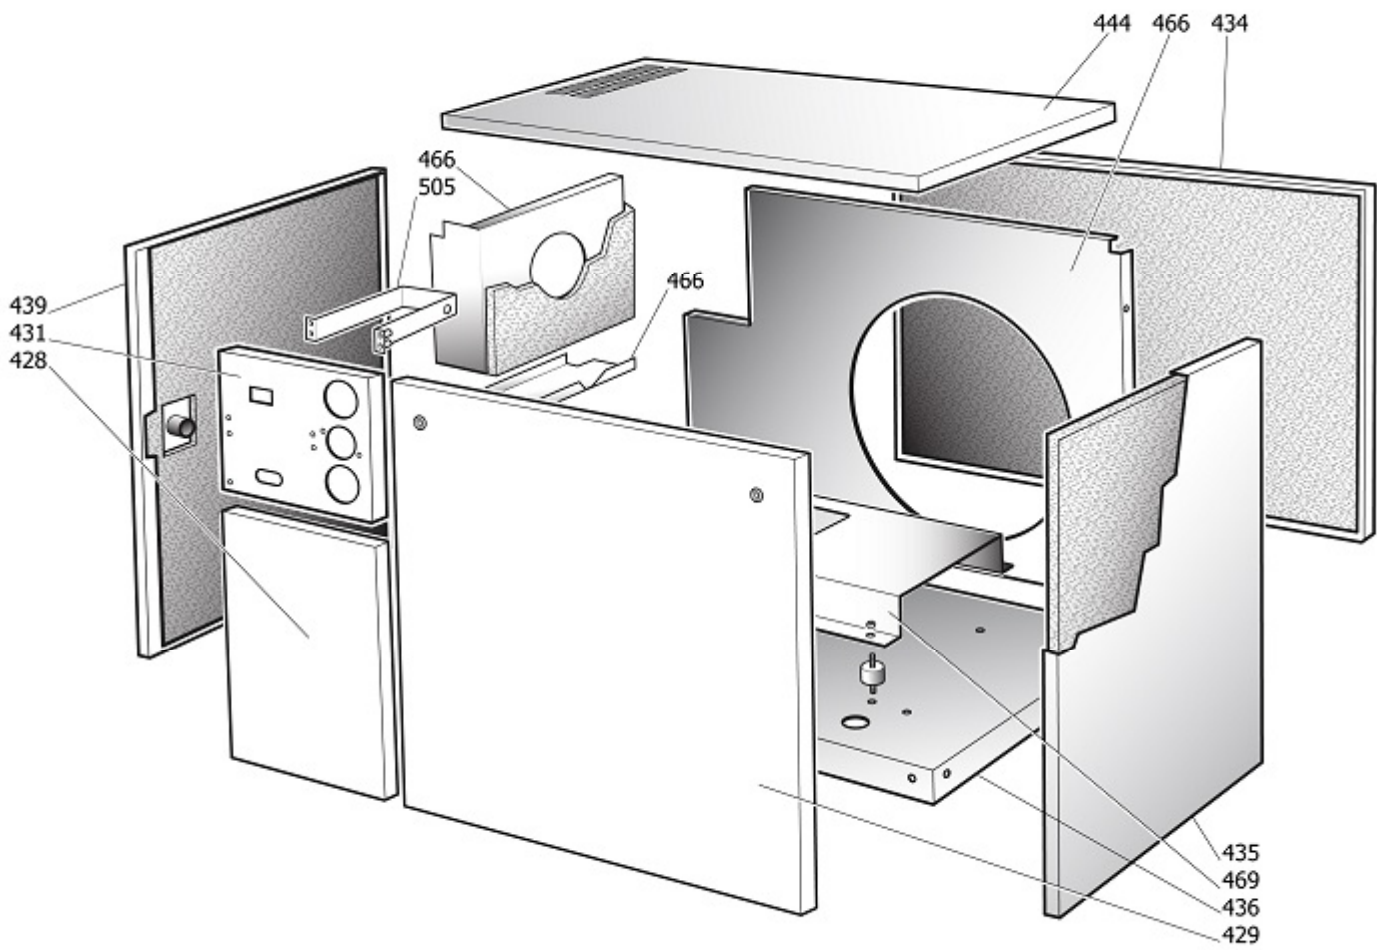

M28S4

CABINA COMPLETA

Pos	Component	MU	Multiplier
428	9650127054	PORTILLO DELANTERO IZQ	PZ 1,0
429	9650130082	PORTILLO DELANTERO DER	PZ 1,0
431	9650128054	CONTROL PANEL	PZ 1,0
434	9650135054	PANEL TRASERO	PZ 1,0
435	9650123054	PANEL TRASERO DER.	PZ 1,0
436	9650132054	BASE	PZ 1,0
439	9650134054	PANEL TRASERO IZQ.	PZ 1,0
444	9650136054	PANEL SUPERIOR	PZ 1,0
466	9650133054	PANEL CENTRAL	PZ 1,0
466	9650137054	PANEL CENTRAL	PZ 1,0
466	9650138054	PANEL CENTRAL	PZ 1,0
469	9650131054	CHAPA MOTOR	PZ 1,0
505	9650023054	STAFFA PRESSOST.SIL1-2-3 7016B	PZ 1,0